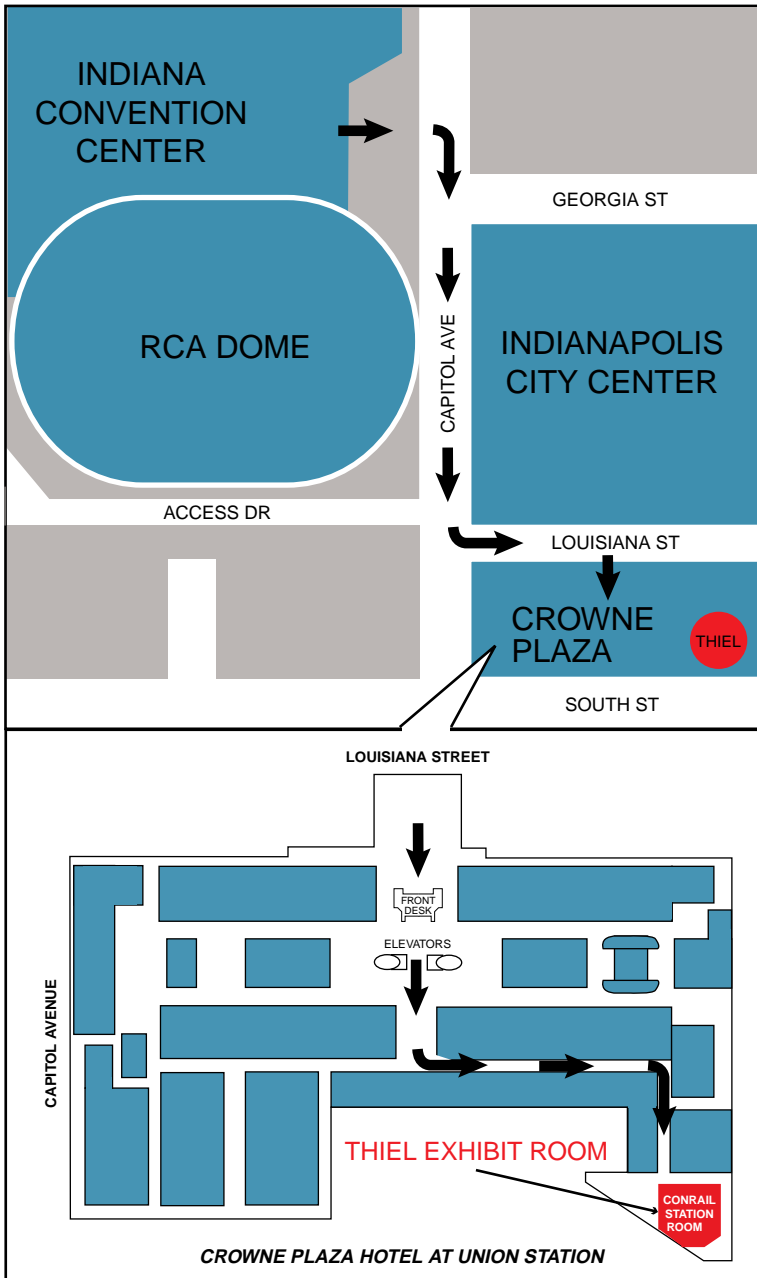

# THIEL CEDIA Demonstration and Training Rooms

Crowne Plaza Hotel at Union Station,

Live Demo in Conrail Station Room,  
Dealer Training in Executive Board Room, adjacent to Conrail Station

# *You're Invited!*

### THIEL SW1/PCS

loudspeaker system  
with surface-mount PowerPoint

Union Station Crowne Plaza Hotel,  
Conrail Station Room

#### **Sunday Seminars / September 7**

9:00 AM to 10:30 AM  
11:00 AM to 12:30 PM

*See rear of this card for hotel directions*